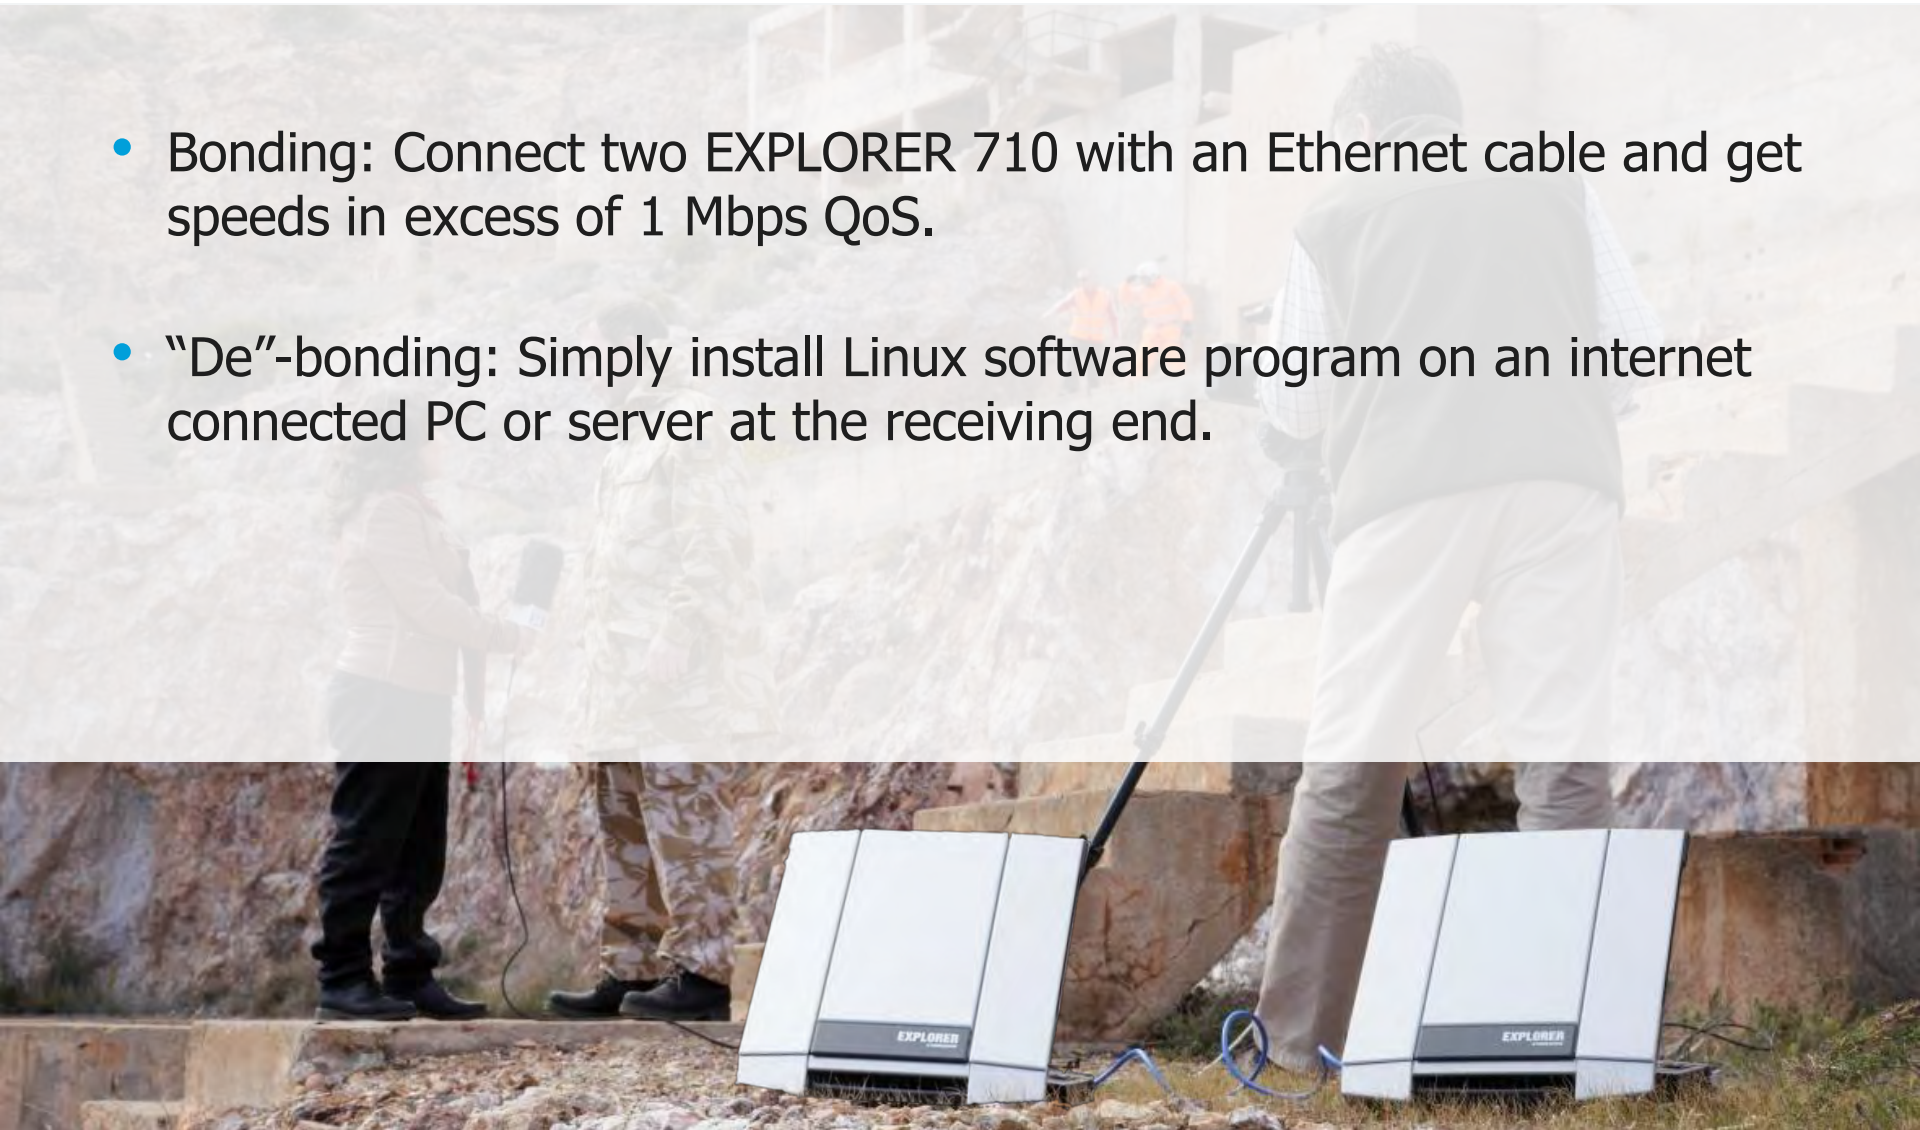

## - Plug 'n Play bonding

- Bonding: Connect two EXPLORER 710 with an Ethernet cable and get speeds in excess of 1 Mbps QoS.
- “De”-bonding: Simply install Linux software program on an internet connected PC or server at the receiving end.