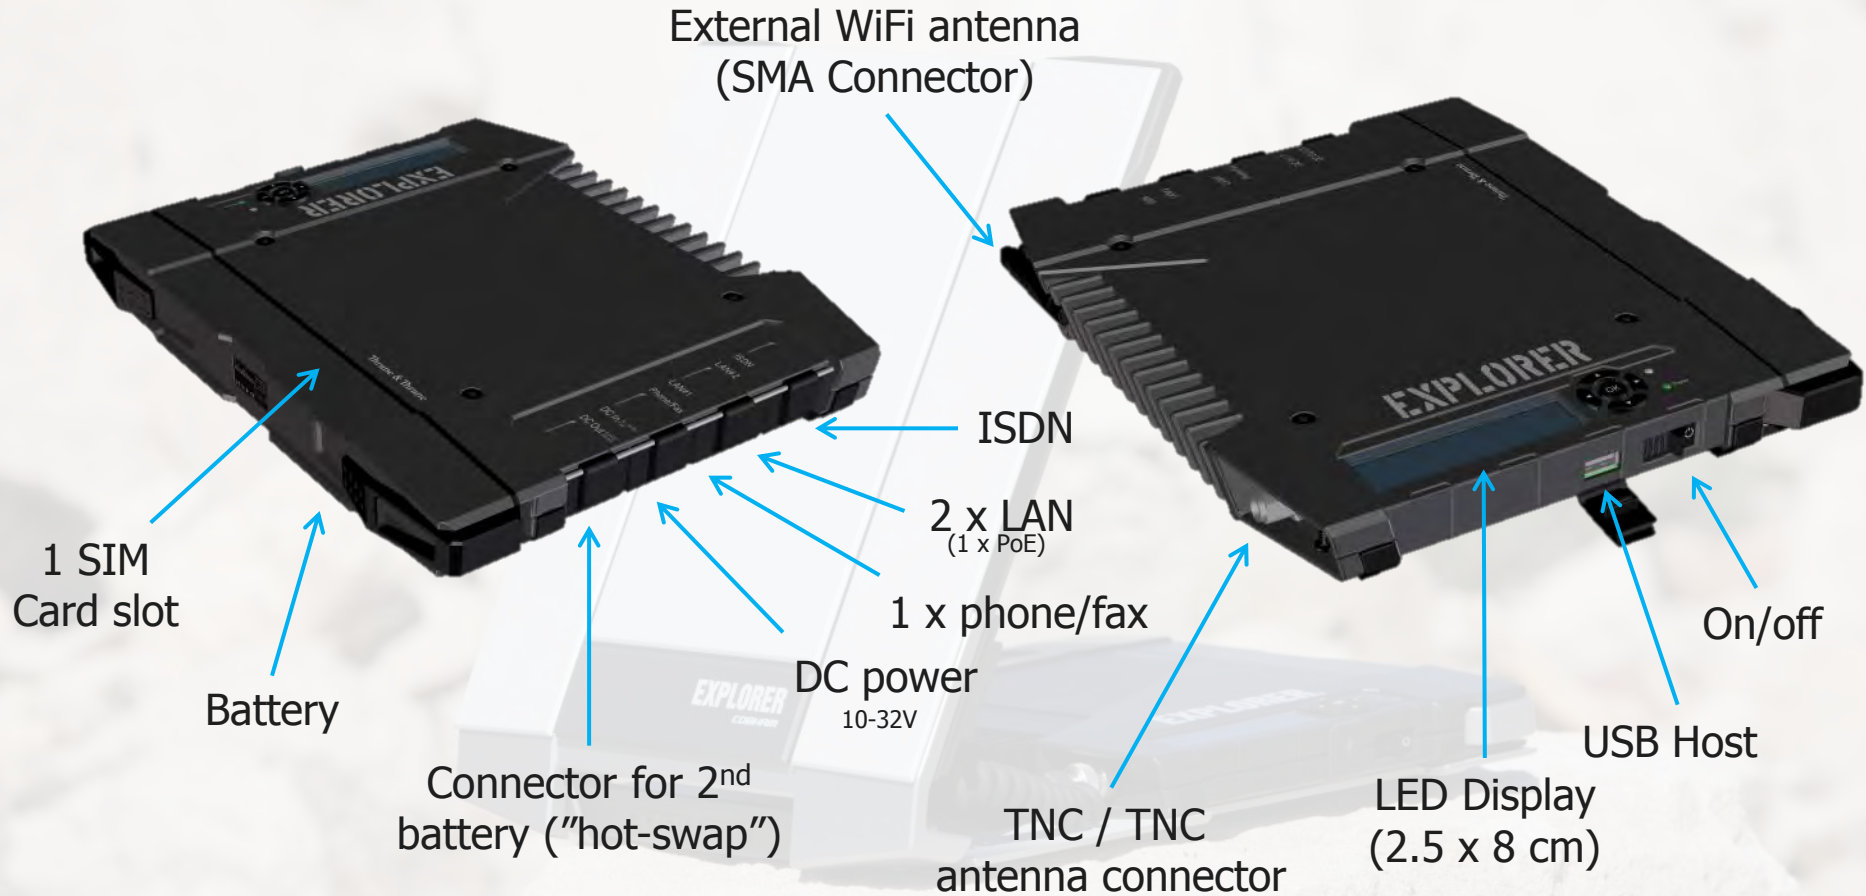

## - Plug 'n Play bonding

- Bonding: Connect two EXPLORER 710 with an Ethernet cable and get speeds in excess of 1 Mbps QoS.
- “De”-bonding: Simply install Linux software program on an internet connected PC or server at the receiving end.

# EXPLORER 710

- Ultra-Portable BGAN

**COBHAM**

EXPLORER 700

EXPLORER 710

EXPLORER 710 - the smallest Class 1 BGAN terminal

# EXPLORER 710

- The ultimate BGAN

**COBHAM**

Magnesium  
Casing

Smallest Class 1  
terminal

High Data Rate  
Streaming

High Data Rate  
Bonding

Power over  
Ethernet

Built-in SIP  
server

Smartphone  
Apps

Detachable  
antenna

Backpack size

And much, much more...

**COBHAM**

---

The logo for COBHAM, featuring the word "COBHAM" in a bold, blue, italicized sans-serif font.