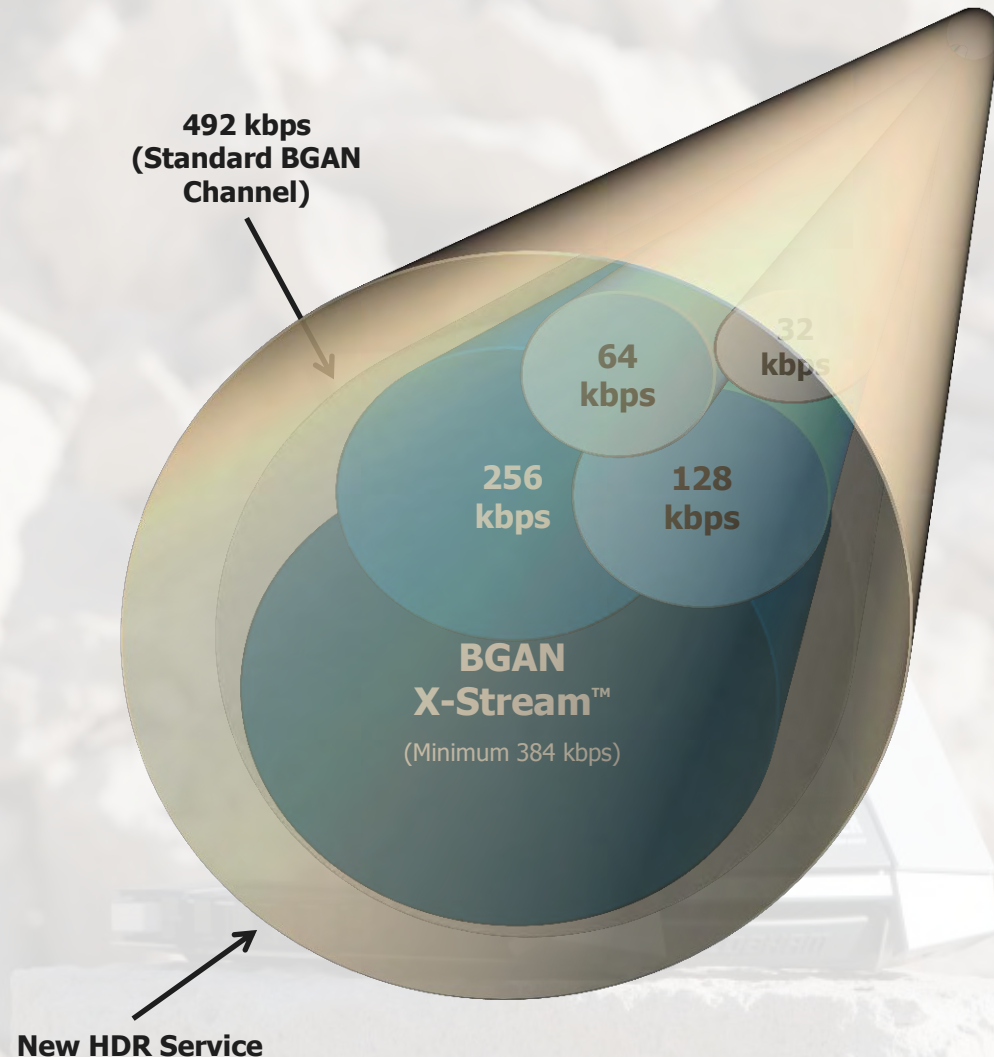

# Introducing EXPLORER 710 - the bar is raised

**COBHAM**

- A state of the art BGAN setting new standards in terms of speed, size and features.
- Radical improvement in video quality - the first and only BGAN to support High Data Rate streaming service from Inmarsat.
- Ultra-portable and lightweight with more capability.
- Shipstart: September 2013

# High Data Rate Streaming QoS

- HDR on-demand Streaming Service provides a guaranteed bandwidth (QoS) of est. 650 kbps.
- Service offerings:
  - **Asymmetrical** (650 kbps up / 64 kbps down); pay for what you need.
  - **Symmetrical** – or premium (650 kbps up/down).
  - **Half-channel** (325 kbps).
- Standard (shared) data will continue to be 492 kbps (Class 1).
- HDR will launch in Q4 2013 under existing I4 satellites